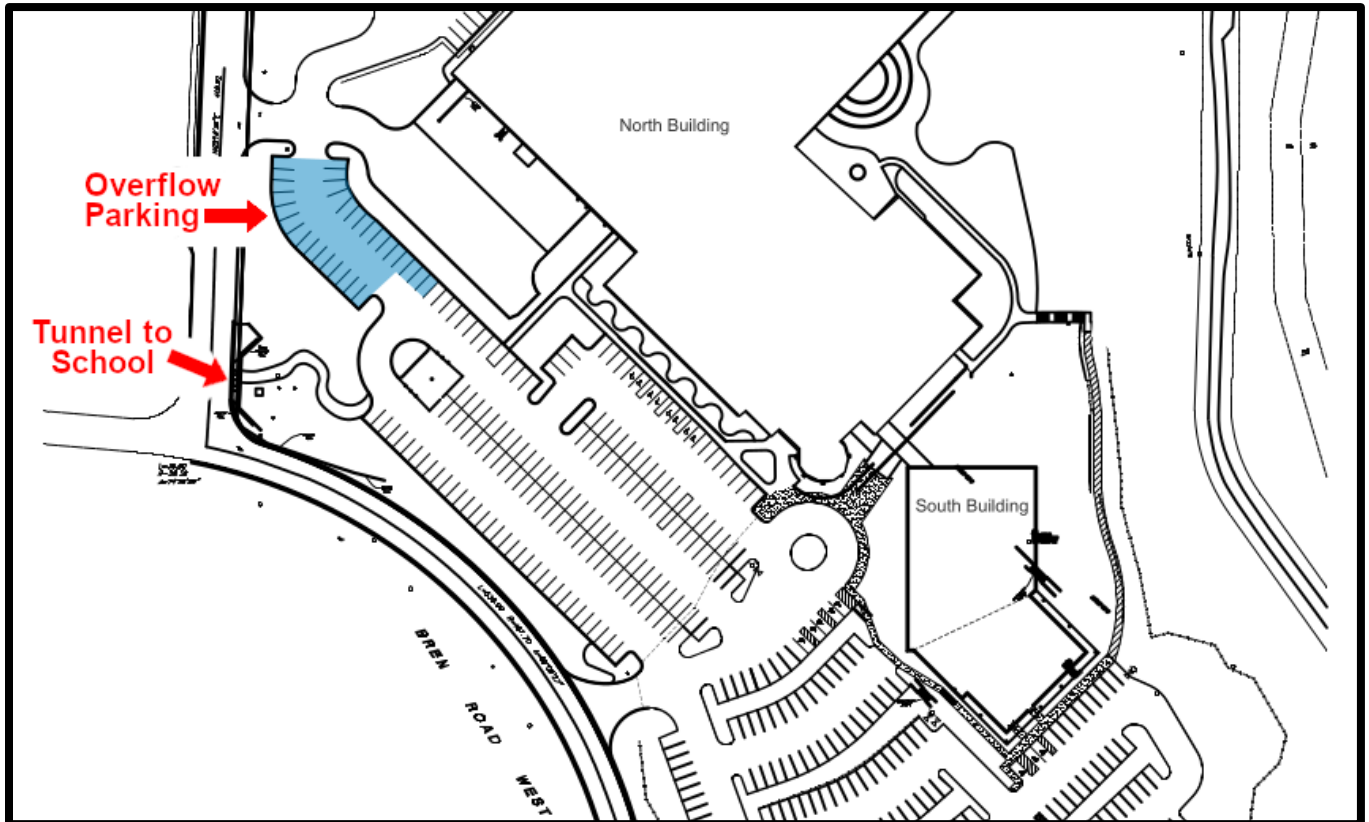

4th Grade MOVING UP CEREMONY

When **TUESDAY, JUNE 4, 2024**
11:30 - 12:50 (families welcome)

Where **EAGLE RIDGE SOCCER FIELD**

Please park and walk around to the back of the school without entering the building. Parking is available at Boston Scientific (10700 Bren Rd. W). Turn left after entering the lot, park at the farthest end, and walk through the tunnel to ERA.
(see map on back)

Details Come celebrate! Families should bring a blanket or chair for seating. A casual reception with cupcakes and yard games will follow the ceremony.

Congratulations!

Boston Scientific Overflow Parking Map